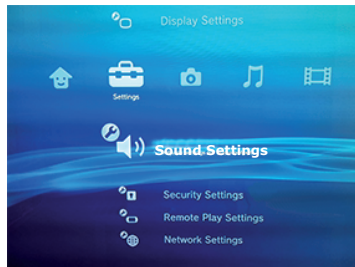

Quick Installation Guide

Tytan 2.1 Gaming Speaker Set

PS3

PS3

XBOX/ WII

?

ECO mode

on