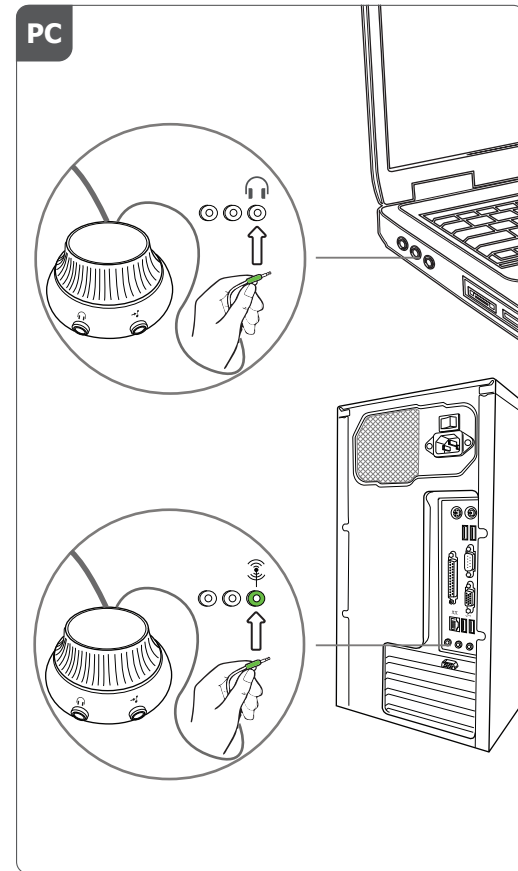

Quick Installation Guide

Tytan 2.1 Gaming Speaker Set

PS3

PS3

XBOX/ WII

?

ECO mode

on