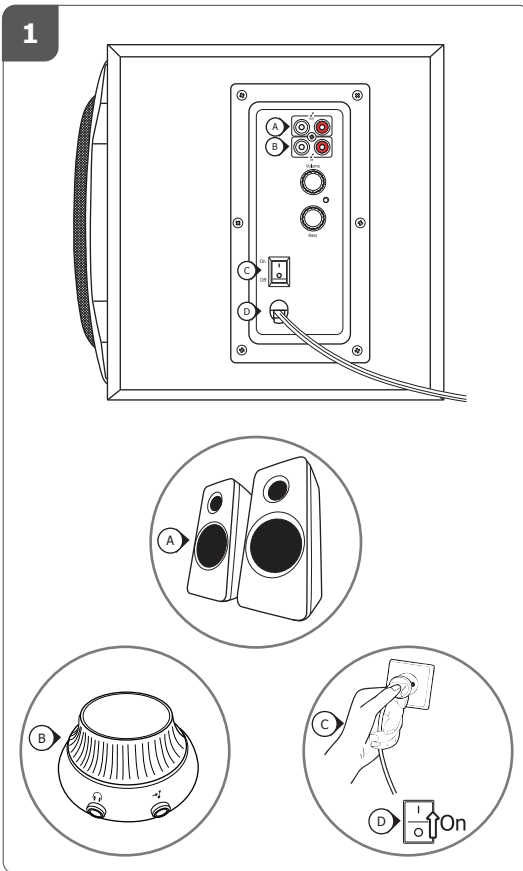

Quick Installation Guide

Tytan 2.1 Gaming Speaker Set

PS3

PS3

XBOX/ WII

?

ECO mode

on