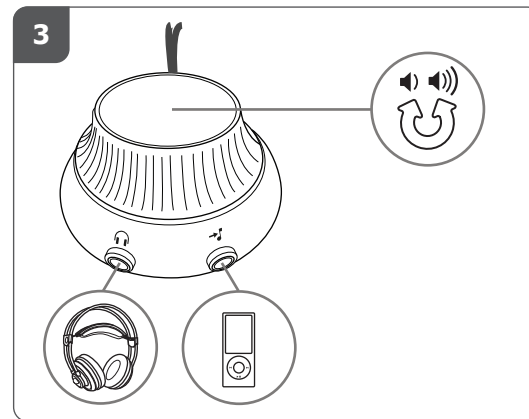

Quick Installation Guide

Tytan 2.1 Gaming Speaker Set

PS3

PS3

XBOX/ WII

?

ECO mode

on